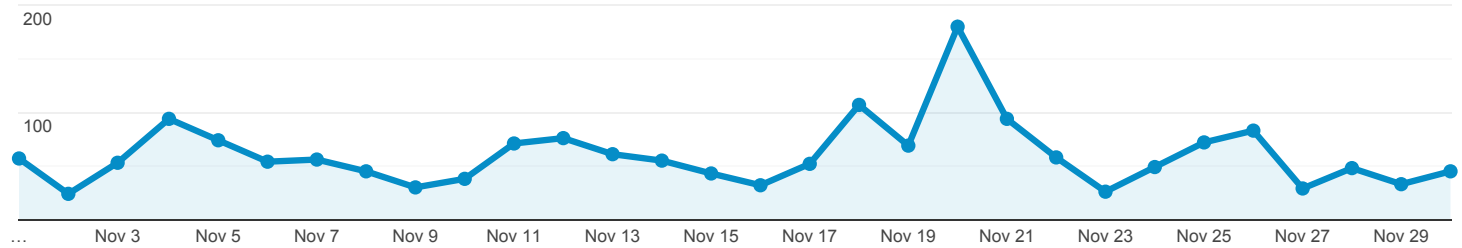

Illinois DPLA Stats

Nov 1, 2019 - Nov 30, 2019

All Users
100.00% Sessions

Total Illinois Items Viewed on DPLA Item Pages

950
% of Total: 0.28% (333,712)

Total Illinois Items Viewed in Exhibitions

0
% of Total: 0.00% (333,712)

Total Illinois Items Viewed in Primary Source Sets

0
% of Total: 0.00% (333,712)

Total Illinois Click Throughs

858
% of Total: 0.26% (333,712)

Total Illinois Events

1,808
% of Total: 0.54% (333,712)

Total Illinois Items Viewed in DPLA (In Item Pages, Exhibitions, and Primary Source Sets)

● Total Events

Total Illinois Click Throughs

● Total Events

Top 10 Events by Contributing Institution

Event Action	Total Events	Unique Events
--------------	--------------	---------------

University of Illinois at Urbana-Champaign Library	205	192
Newberry Library	155	143
University of Illinois at Chicago	143	128
Chicago History Museum	140	105
Illinois State University	135	128
Southern Illinois University Carbondale	109	103
Illinois State Library	96	92
St. Charles Public Library	61	50
Chicago Public Library	53	49
Eastern Illinois University	53	45

Top 10 Illinois Events by Item

Event Label	Total Events	Unique Events
7bf0960078860883ed5f51d7ca58c5a1 : Underground Railroad	30	25
548af4b8681633fee1830c4d3827a743 : Pullman Strike 1894	10	7
8baa4c776c3427845ecf8065588cc7fe : The British governments in Nth America laid down agreeable to the proclamation of Octr. 7, 1763.	10	8
76c6bcab3061c0ee7b65d773310e2484 : Martin Luther and Martin Luther King	9	8
5f1161dad2ad5048ace2b4990fd109c : Single eye: a story of King Phillip's War	6	6
120144529501c589e3e944ece28f986c : Cats and More Cats	5	5
198a6085aeb60e3fd17fe88f309b5ed9 : Al Capone	5	5
2477623be7263feb091db1824f99ca14 : Arrest warrant for Rudolph Schnaubelt issued by Chicago Police Department	5	3
7d213d7b2b3b959ca98e72f9a51e0138 : Military Deed Vineburner	5	3
9a144635d27f0f4f47e20161d7c764f5 : Martin Luther King Jr. at the March on Washington	5	3