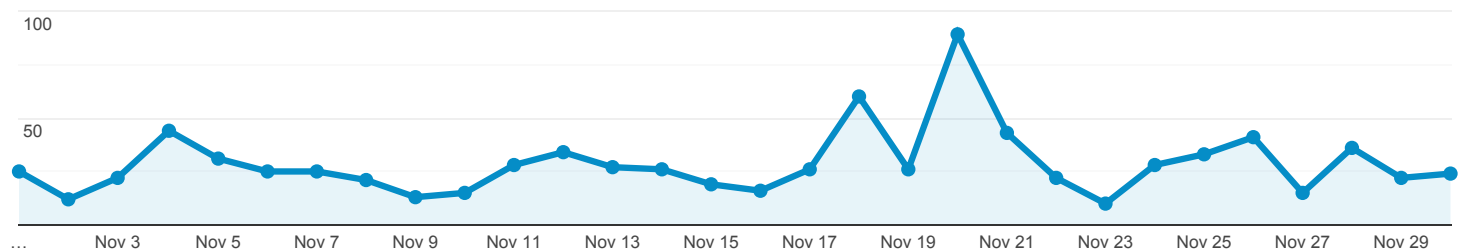

Illinois DPLA Stats

Nov 1, 2019 - Nov 30, 2019

All Users
100.00% Sessions

Total Illinois Items Viewed on DPLA Item Pages

950
% of Total: 0.28% (333,712)

Total Illinois Items Viewed in Exhibitions

0
% of Total: 0.00% (333,712)

Total Illinois Items Viewed in Primary Source Sets

0
% of Total: 0.00% (333,712)

Total Illinois Click Throughs

858
% of Total: 0.26% (333,712)

Total Illinois Events

1,808
% of Total: 0.54% (333,712)

Total Illinois Items Viewed in DPLA (In Item Pages, Exhibitions, and Primary Source Sets)

● Total Events

Total Illinois Click Throughs

● Total Events

Top 10 Events by Contributing Institution

Event Action	Total Events	Unique Events
--------------	--------------	---------------

University of Illinois at Urbana-Champaign Library	205	192
Newberry Library	155	143
University of Illinois at Chicago	143	128
Chicago History Museum	140	105
Illinois State University	135	128
Southern Illinois University Carbondale	109	103
Illinois State Library	96	92
St. Charles Public Library	61	50
Chicago Public Library	53	49
Eastern Illinois University	53	45

Top 10 Illinois Events by Item

Event Label	Total Events	Unique Events
7bf0960078860883ed5f51d7ca58c5a1 : Underground Railroad	30	25
548af4b8681633fee1830c4d3827a743 : Pullman Strike 1894	10	7
8baa4c776c3427845ecf8065588cc7fe : The British governments in Nth America laid down agreeable to the proclamation of Octr. 7, 1763.	10	8
76c6bcab3061c0ee7b65d773310e2484 : Martin Luther and Martin Luther King	9	8
5f1161dad2ad5048ace2b4990fd109c : Single eye: a story of King Phillip's War	6	6
120144529501c589e3e944ece28f986c : Cats and More Cats	5	5
198a6085aeb60e3fd17fe88f309b5ed9 : Al Capone	5	5
2477623be7263feb091db1824f99ca14 : Arrest warrant for Rudolph Schnaubelt issued by Chicago Police Department	5	3
7d213d7b2b3b959ca98e72f9a51e0138 : Military Deed Vineburner	5	3
9a144635d27f0f4f47e20161d7c764f5 : Martin Luther King Jr. at the March on Washington	5	3