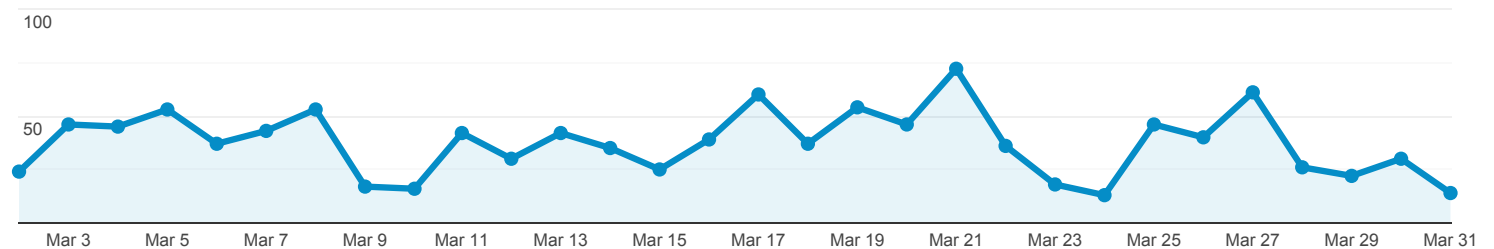

Illinois DPLA Stats

Mar 2, 2019 - Mar 31, 2019

All Users
100.00% Sessions

Total Illinois Items Viewed on DPLA Item Pages

1,736
% of Total: 0.48% (359,028)

Total Illinois Items Viewed in Exhibitions

2,078
% of Total: 0.58% (359,028)

Total Illinois Items Viewed in Primary Source Sets

673
% of Total: 0.19% (359,028)

Total Illinois Click Throughs

1,122
% of Total: 0.31% (359,028)

Total Illinois Events

5,619
% of Total: 1.57% (359,028)

Total Illinois Items Viewed in DPLA (In Item Pages, Exhibitions, and Primary Source Sets)

● Total Events

Total Illinois Click Throughs

● Total Events

Top 10 Events by Contributing Institution

| Event Action | Total Events | Unique Events |
|--------------|--------------|---------------|
|--------------|--------------|---------------|