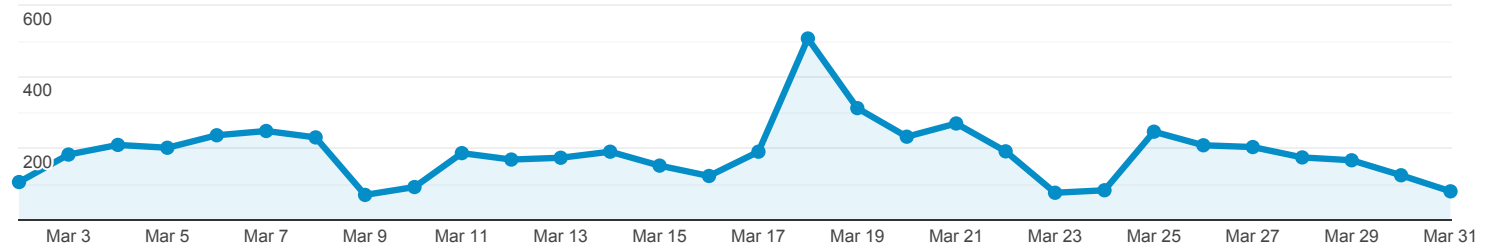

Illinois DPLA Stats

Mar 2, 2019 - Mar 31, 2019

All Users
100.00% Sessions

Total Illinois Items Viewed on DPLA Item Pages

1,736
% of Total: 0.48% (359,028)

Total Illinois Items Viewed in Exhibitions

2,078
% of Total: 0.58% (359,028)

Total Illinois Items Viewed in Primary Source Sets

673
% of Total: 0.19% (359,028)

Total Illinois Click Throughs

1,122
% of Total: 0.31% (359,028)

Total Illinois Events

5,619
% of Total: 1.57% (359,028)

Total Illinois Items Viewed in DPLA (In Item Pages, Exhibitions, and Primary Source Sets)

● Total Events

Total Illinois Click Throughs

● Total Events

Top 10 Events by Contributing Institution

| Event Action | Total Events | Unique Events |
|--------------|--------------|---------------|
|--------------|--------------|---------------|