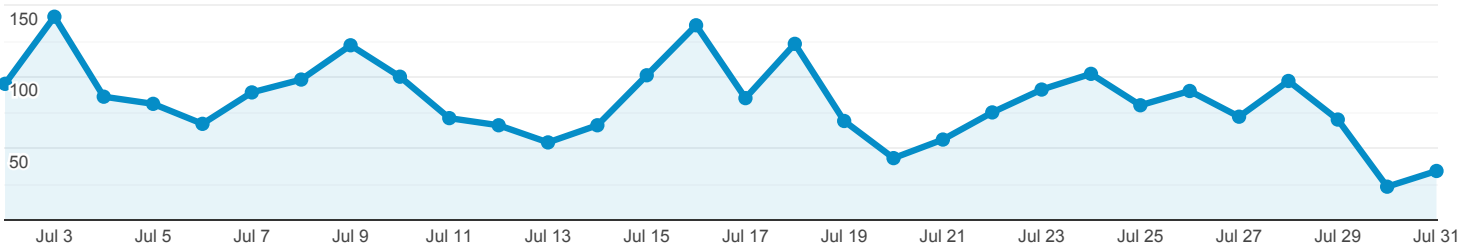

Illinois DPLA Stats

Jul 2, 2019 - Jul 31, 2019

All Users
100.00% Sessions

Total Illinois Items Viewed on DPLA Item Pages

594
% of Total: 0.48% (123,963)

Total Illinois Items Viewed in Exhibitions

932
% of Total: 0.75% (123,963)

Total Illinois Items Viewed in Primary Source Sets

381
% of Total: 0.31% (123,963)

Total Illinois Click Throughs

569
% of Total: 0.46% (123,963)

Total Illinois Events

2,484
% of Total: 2.00% (123,963)

Total Illinois Items Viewed in DPLA (In Item Pages, Exhibitions, and Primary Source Sets)

● Total Events

Total Illinois Click Throughs

● Total Events

Top 10 Events by Contributing Institution

Event Action	Total Events	Unique Events
--------------	--------------	---------------

University of Illinois at Urbana-Champaign Library	1,080	855
Chicago History Museum	380	360
University of Illinois at Chicago	140	124
Newberry Library	126	118
Chicago Public Library	82	76
Southern Illinois University Carbondale	71	64
Pullman State Historic Site	46	43
Flora Public Library	38	34
Des Plaines Public Library	34	34
Quincy Public Library	29	28