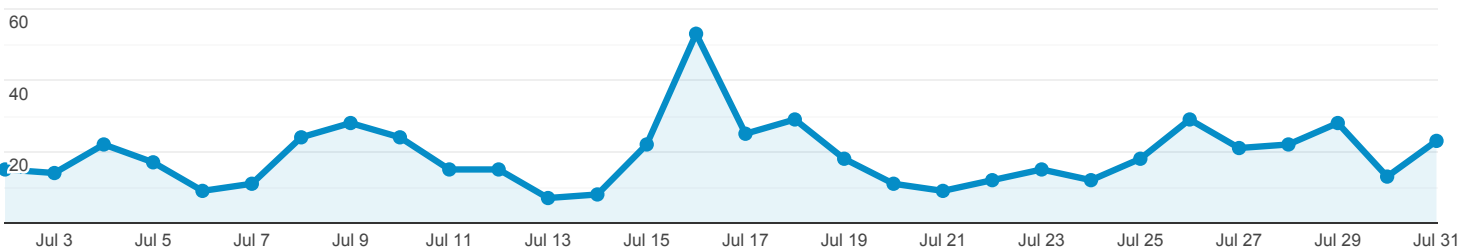

Illinois DPLA Stats

Jul 2, 2019 - Jul 31, 2019

All Users
100.00% Sessions

Total Illinois Items Viewed on DPLA Item Pages

594
% of Total: 0.48% (123,963)

Total Illinois Items Viewed in Exhibitions

932
% of Total: 0.75% (123,963)

Total Illinois Items Viewed in Primary Source Sets

381
% of Total: 0.31% (123,963)

Total Illinois Click Throughs

569
% of Total: 0.46% (123,963)

Total Illinois Events

2,484
% of Total: 2.00% (123,963)

Total Illinois Items Viewed in DPLA (In Item Pages, Exhibitions, and Primary Source Sets)

● Total Events

Total Illinois Click Throughs

● Total Events

Top 10 Events by Contributing Institution

Event Action	Total Events	Unique Events
--------------	--------------	---------------

University of Illinois at Urbana-Champaign Library	1,080	855
Chicago History Museum	380	360
University of Illinois at Chicago	140	124
Newberry Library	126	118
Chicago Public Library	82	76
Southern Illinois University Carbondale	71	64
Pullman State Historic Site	46	43
Flora Public Library	38	34
Des Plaines Public Library	34	34
Quincy Public Library	29	28