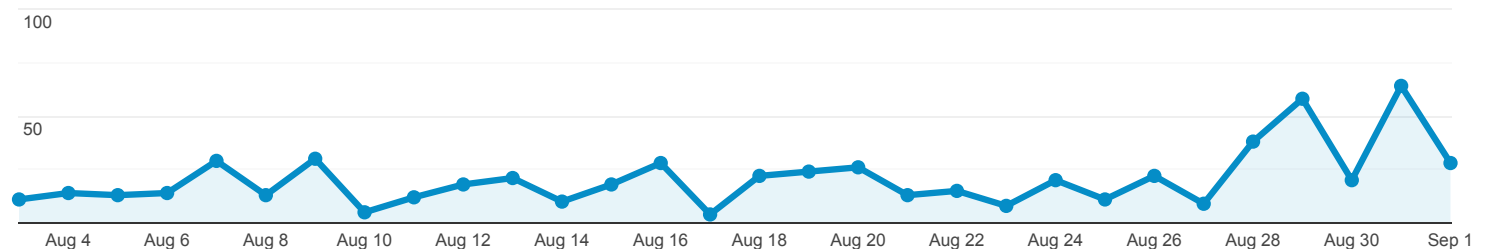

Illinois DPLA Stats

Aug 3, 2019 - Sep 1, 2019

All Users
100.00% Sessions

Total Illinois Items Viewed on DPLA Item Pages

596
% of Total: 0.46% (129,022)

Total Illinois Items Viewed in Exhibitions

0
% of Total: 0.00% (129,022)

Total Illinois Items Viewed in Primary Source Sets

0
% of Total: 0.00% (129,022)

Total Illinois Click Throughs

618
% of Total: 0.48% (129,022)

Total Illinois Events

1,214
% of Total: 0.94% (129,022)

Total Illinois Items Viewed in DPLA (In Item Pages, Exhibitions, and Primary Source Sets)

● Total Events

Total Illinois Click Throughs

● Total Events

Top 10 Events by Contributing Institution

Event Action	Total Events	Unique Events
--------------	--------------	---------------

University of Illinois at Chicago	175	146
Chicago Public Library	117	82
Des Plaines Public Library	103	100
Newberry Library	96	92
Southern Illinois University Carbondale	84	80
University of Illinois at Urbana-Champaign Library	74	74
Eastern Illinois University	67	60
Illinois State University	60	59
Knox College	46	46
Pullman State Historic Site	32	30