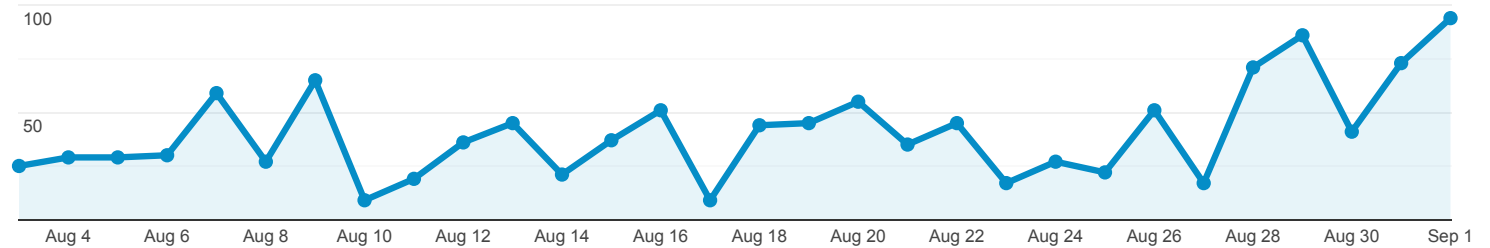

Illinois DPLA Stats

Aug 3, 2019 - Sep 1, 2019

All Users
100.00% Sessions

Total Illinois Items Viewed on DPLA Item Pages

596
% of Total: 0.46% (129,022)

Total Illinois Items Viewed in Exhibitions

0
% of Total: 0.00% (129,022)

Total Illinois Items Viewed in Primary Source Sets

0
% of Total: 0.00% (129,022)

Total Illinois Click Throughs

618
% of Total: 0.48% (129,022)

Total Illinois Events

1,214
% of Total: 0.94% (129,022)

Total Illinois Items Viewed in DPLA (In Item Pages, Exhibitions, and Primary Source Sets)

● Total Events

Total Illinois Click Throughs

● Total Events

Top 10 Events by Contributing Institution

Event Action	Total Events	Unique Events
--------------	--------------	---------------

University of Illinois at Chicago	175	146
Chicago Public Library	117	82
Des Plaines Public Library	103	100
Newberry Library	96	92
Southern Illinois University Carbondale	84	80
University of Illinois at Urbana-Champaign Library	74	74
Eastern Illinois University	67	60
Illinois State University	60	59
Knox College	46	46
Pullman State Historic Site	32	30