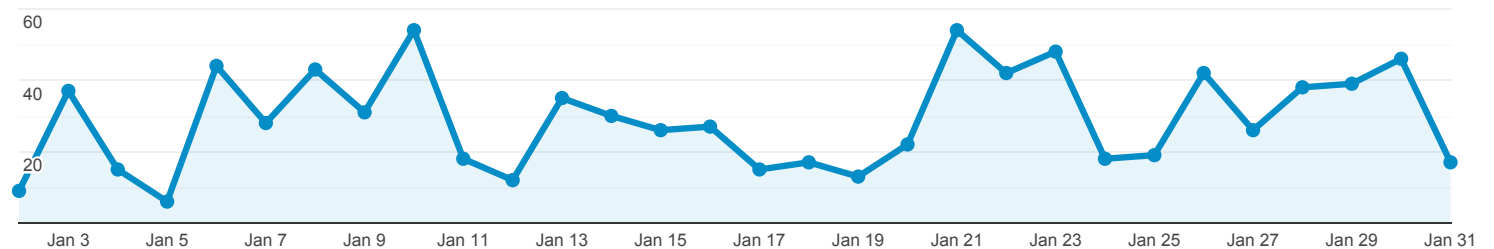

Total Illinois Click Throughs

Total Events

Top 10 Events by Contributing Institution

Event Action	Total Events	Unique Events