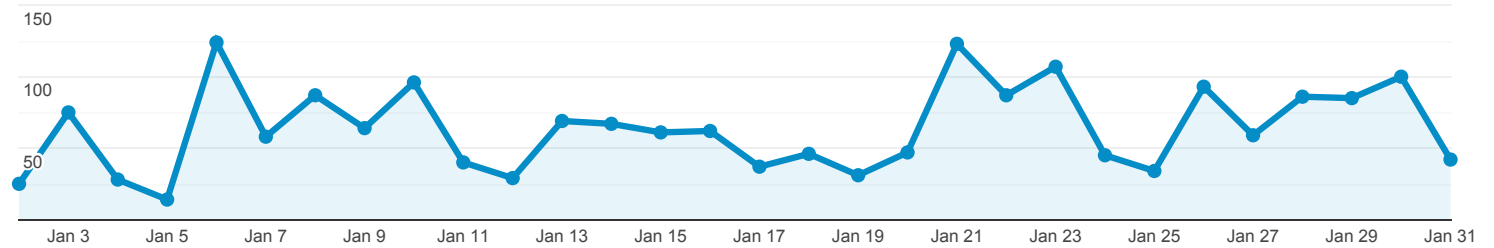

Illinois DPLA Stats

Jan 2, 2020 - Jan 31, 2020

All Users
100.00% Sessions

Total Illinois Items Viewed on DPLA Item Pages

1,050
% of Total: 0.40% (261,544)

Total Illinois Items Viewed in Exhibitions

0
% of Total: 0.00% (261,544)

Total Illinois Items Viewed in Primary Source Sets

0
% of Total: 0.00% (261,544)

Total Illinois Click Throughs

871
% of Total: 0.33% (261,544)

Total Illinois Events

1,921
% of Total: 0.73% (261,544)

Total Illinois Items Viewed in DPLA (In Item Pages, Exhibitions, and Primary Source Sets)

Total Events