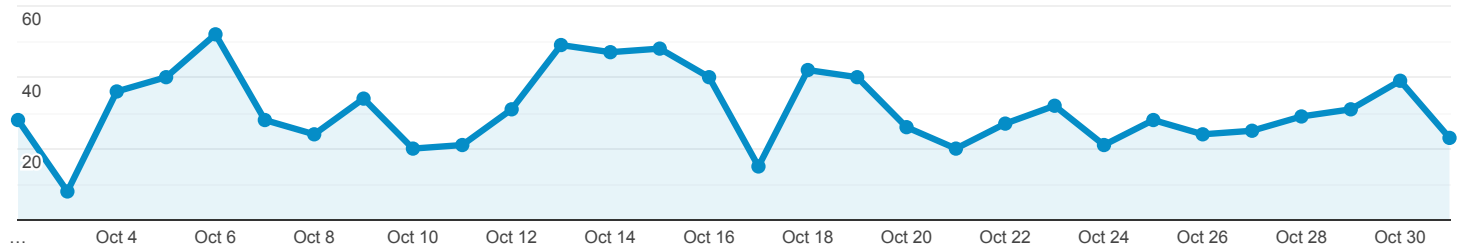

Total Illinois Click Throughs

● Total Events

Top 10 Events by Contributing Institution

Event Action	Total Events	Unique Events