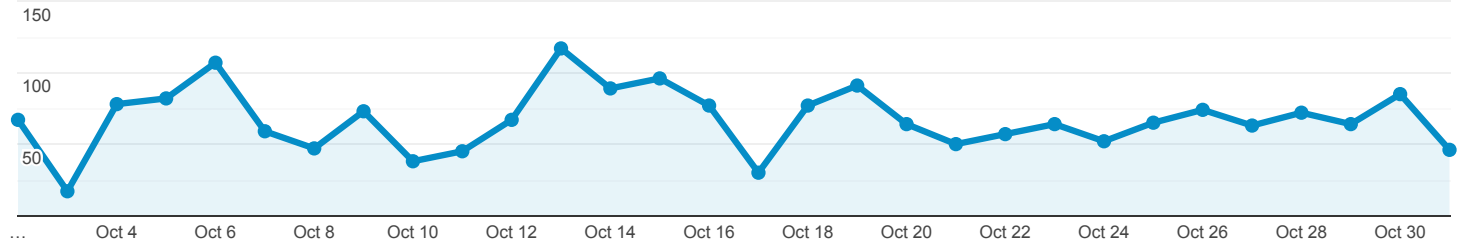

Illinois DPLA Stats

Oct 2, 2020 - Oct 31, 2020

All Users
100.00% Sessions

Total Illinois Items Viewed on DPLA Item Pages

1,085
% of Total: 0.38% (286,815)

Total Illinois Items Viewed in Exhibitions

0
% of Total: 0.00% (286,815)

Total Illinois Items Viewed in Primary Source Sets

0
% of Total: 0.00% (286,815)

Total Illinois Click Throughs

928
% of Total: 0.32% (286,815)

Total Illinois Events

2,013
% of Total: 0.70% (286,815)

Total Illinois Items Viewed in DPLA (In Item Pages, Exhibitions, and Primary Source Sets)

● Total Events