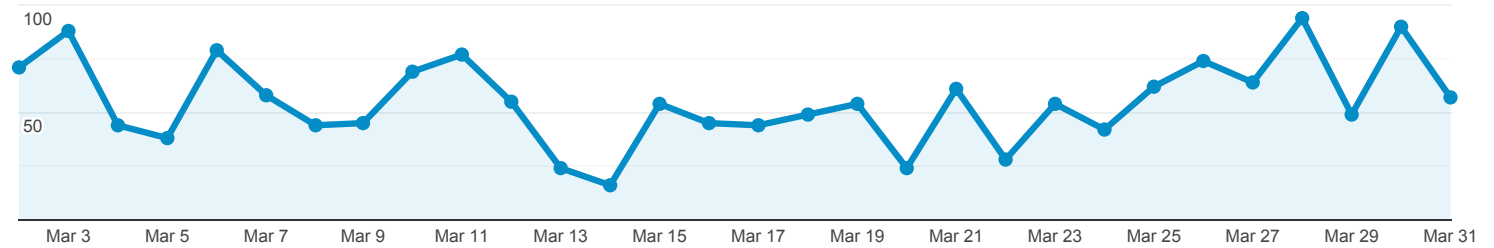

Illinois DPLA Stats

Mar 2, 2020 - Mar 31, 2020

All Users
100.00% Sessions

Total Illinois Items Viewed on DPLA Item Pages

884

% of Total: 0.32% (277,553)

Total Illinois Items Viewed in Exhibitions

0

% of Total: 0.00% (277,553)

Total Illinois Items Viewed in Primary Source Sets

0

% of Total: 0.00% (277,553)

Total Illinois Click Throughs

769

% of Total: 0.28% (277,553)

Total Illinois Events

1,653

% of Total: 0.60% (277,553)

Total Illinois Items Viewed in DPLA (In Item Pages, Exhibitions, and Primary Source Sets)

● Total Events

Total Illinois Click Throughs

● Total Events

Top 10 Events by Contributing Institution