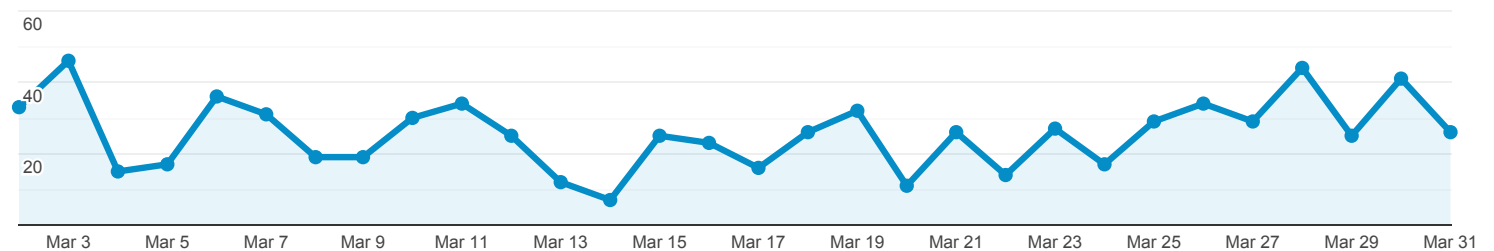

% of Total: 0.00% (277,553)

Total Illinois Items Viewed in Primary Source Sets

0

% of Total: 0.00% (277,553)

Total Illinois Click Throughs

769

% of Total: 0.28% (277,553)

Total Illinois Events

1,653

% of Total: 0.60% (277,553)

Total Illinois Items Viewed in DPLA (In Item Pages, Exhibitions, and Primary Source Sets)

● Total Events

Total Illinois Click Throughs

● Total Events

Top 10 Events by Contributing Institution