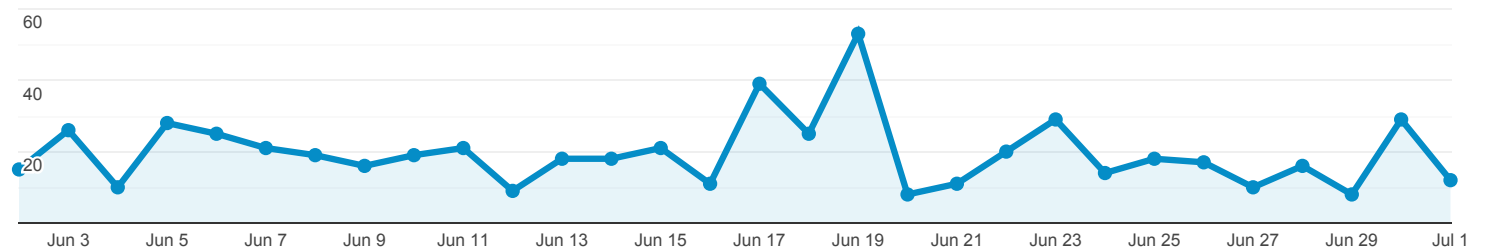

% of Total: 0.00% (157,975)

Total Illinois Items Viewed in Primary Source Sets

0

% of Total: 0.00% (157,975)

Total Illinois Click Throughs

586

% of Total: 0.37% (157,975)

Total Illinois Events

1,182

% of Total: 0.75% (157,975)

Total Illinois Items Viewed in DPLA (In Item Pages, Exhibitions, and Primary Source Sets)

● Total Events

Total Illinois Click Throughs

● Total Events

Top 10 Events by Contributing Institution

Event Action	Total Events	Unique Events
--------------	--------------	---------------

McLean County Museum of History	164	149
University of Illinois at Chicago	161	147
University of Illinois at Urbana-Champaign Library	84	81
Newberry Library	76	72
Southern Illinois University Carbondale	76	72
Illinois State University	65	63
Pullman State Historic Site	46	45
Chicago Public Library	32	28
Chicago History Museum	31	29
Illinois State Library	31	29