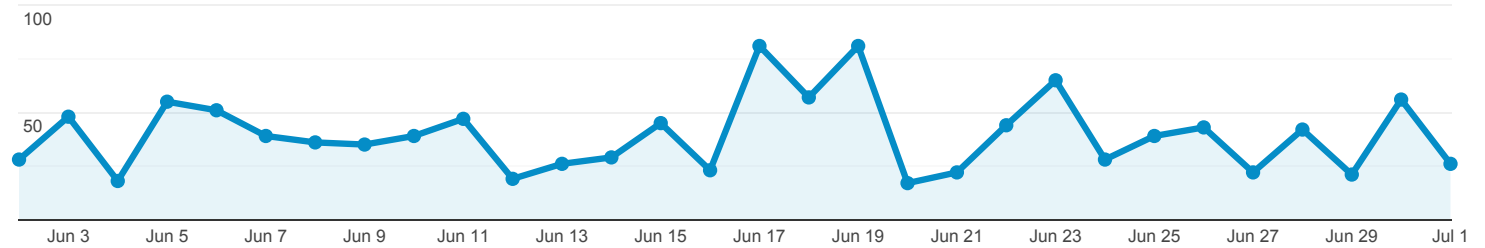

Illinois DPLA Stats

Jun 2, 2020 - Jul 1, 2020

All Users
100.00% Sessions

Total Illinois Items Viewed on DPLA Item Pages

596

% of Total: 0.38% (157,975)

Total Illinois Items Viewed in Exhibitions

0

% of Total: 0.00% (157,975)

Total Illinois Items Viewed in Primary Source Sets

0

% of Total: 0.00% (157,975)

Total Illinois Click Throughs

586

% of Total: 0.37% (157,975)

Total Illinois Events

1,182

% of Total: 0.75% (157,975)

Total Illinois Items Viewed in DPLA (In Item Pages, Exhibitions, and Primary Source Sets)

● Total Events

Total Illinois Click Throughs

● Total Events

Top 10 Events by Contributing Institution