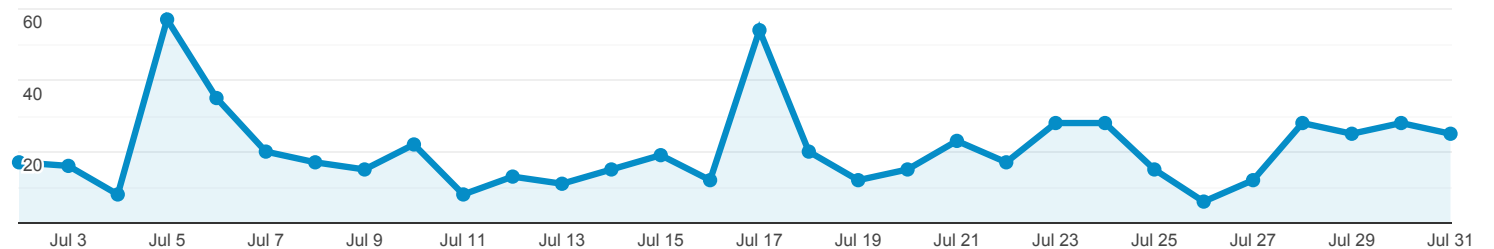

Illinois DPLA Stats

Jul 2, 2020 - Jul 31, 2020

All Users
100.00% Sessions

Total Illinois Items Viewed on DPLA Item Pages

622
% of Total: 0.47% (132,178)

Total Illinois Items Viewed in Exhibitions

0
% of Total: 0.00% (132,178)

Total Illinois Items Viewed in Primary Source Sets

0
% of Total: 0.00% (132,178)

Total Illinois Click Throughs

621
% of Total: 0.47% (132,178)

Total Illinois Events

1,243
% of Total: 0.94% (132,178)

Total Illinois Items Viewed in DPLA (In Item Pages, Exhibitions, and Primary Source Sets)

● Total Events

Total Illinois Click Throughs

● Total Events

Top 10 Events by Contributing Institution

Event Action	Total Events	Unique Events
--------------	--------------	---------------

University of Illinois at Chicago	180	161
Quincy Public Library	129	125
University of Illinois at Urbana-Champaign Library	115	113
Newberry Library	98	90
McLean County Museum of History	95	80
Pullman State Historic Site	76	70
Illinois State University	57	50
Southern Illinois University Carbondale	54	42
Chicago Public Library	49	47
Chicago History Museum	41	39

Top 10 Illinois Events by Item

Event Label	Total Events	Unique Events
1e53b47809bc83f3031b535c0f7ebcde : Shirl's Drive-In	8	5
120144529501c589e3e944ece28f986c : Cats and More Cats	6	3
0000021683d5355d8404c0755aef8e52 : Architecture by Street Name : Drummond Pl. through Elizabeth St., South, Image 11	5	5
cb82251c34931856424227b1f58a01dc : Pullman Lightweight Cars	5	5
5b024c5da0af6480c676a9478894d27e : Klehm Nursery Mule-Drawn Harvesting Cart	4	3
95ecec63a520c5b589154a42d73db49d : A smart New York boy, or, From the tenements to Wall St.	4	4
00051d3b06fe3398727af04704002a3e : Batcheller & Doris' Great Railroad Show [and] The Great Inter-Ocean, June 12, 1870	3	2
4272ae20e3a318418f3e1f528ff39a71 : 18th Street, Pilsen	3	3
5b0f7fda509fa0bbd343b248cfeadfa : Toys	3	2
74c388f538a26f02fa5146faeeae8f : Near West Side buildings demolished for the University of Illinois at Chicago Circle	3	2