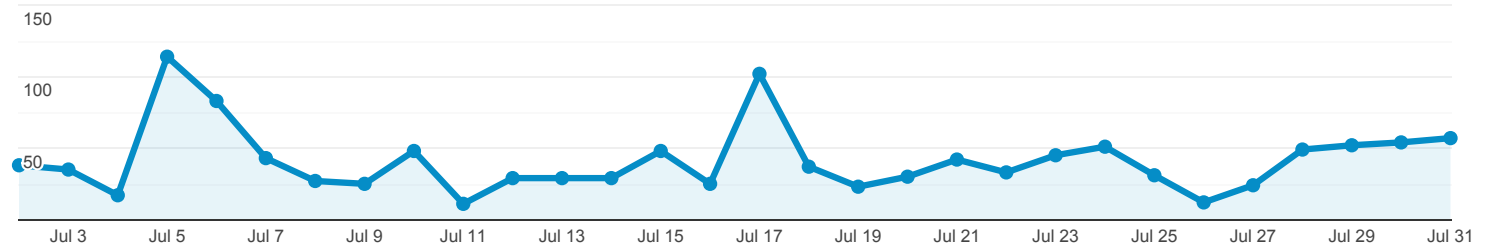

Illinois DPLA Stats

Jul 2, 2020 - Jul 31, 2020

All Users
100.00% Sessions

Total Illinois Items Viewed on DPLA Item Pages

622
% of Total: 0.47% (132,178)

Total Illinois Items Viewed in Exhibitions

0
% of Total: 0.00% (132,178)

Total Illinois Items Viewed in Primary Source Sets

0
% of Total: 0.00% (132,178)

Total Illinois Click Throughs

621
% of Total: 0.47% (132,178)

Total Illinois Events

1,243
% of Total: 0.94% (132,178)

Total Illinois Items Viewed in DPLA (In Item Pages, Exhibitions, and Primary Source Sets)

● Total Events

Total Illinois Click Throughs

● Total Events

Top 10 Events by Contributing Institution

Event Action	Total Events	Unique Events
--------------	--------------	---------------

University of Illinois at Chicago	180	161
Quincy Public Library	129	125
University of Illinois at Urbana-Champaign Library	115	113
Newberry Library	98	90
McLean County Museum of History	95	80
Pullman State Historic Site	76	70
Illinois State University	57	50
Southern Illinois University Carbondale	54	42
Chicago Public Library	49	47
Chicago History Museum	41	39

Top 10 Illinois Events by Item

Event Label	Total Events	Unique Events
1e53b47809bc83f3031b535c0f7ebcde : Shirl's Drive-In	8	5
120144529501c589e3e944ece28f986c : Cats and More Cats	6	3
0000021683d5355d8404c0755aef8e52 : Architecture by Street Name : Drummond Pl. through Elizabeth St., South, Image 11	5	5
cb82251c34931856424227b1f58a01dc : Pullman Lightweight Cars	5	5
5b024c5da0af6480c676a9478894d27e : Klehm Nursery Mule-Drawn Harvesting Cart	4	3
95ecec63a520c5b589154a42d73db49d : A smart New York boy, or, From the tenements to Wall St.	4	4
00051d3b06fe3398727af04704002a3e : Batcheller & Doris' Great Railroad Show [and] The Great Inter-Ocean, June 12, 1870	3	2
4272ae20e3a318418f3e1f528ff39a71 : 18th Street, Pilsen	3	3
5b0f7fda509fa0bbd343b248cfeadfa : Toys	3	2
74c388f538a26f02fa5146faeeae8f : Near West Side buildings demolished for the University of Illinois at Chicago Circle	3	2