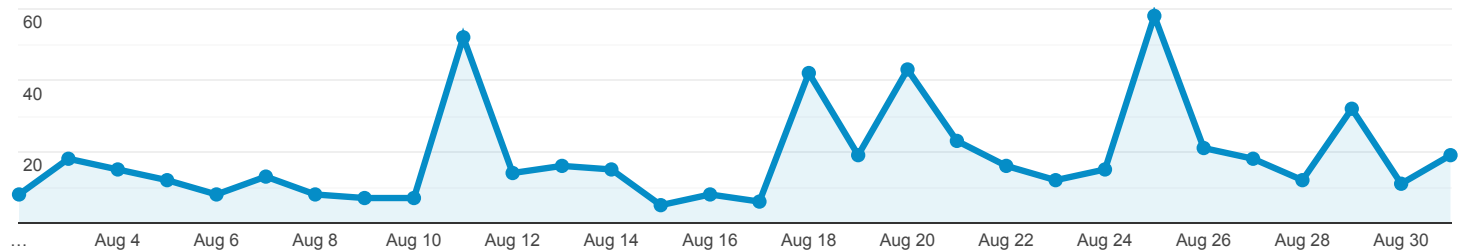

% of Total: 0.00% (131,551)

Total Illinois Items Viewed in Primary Source Sets

0

% of Total: 0.00% (131,551)

Total Illinois Click Throughs

553

% of Total: 0.42% (131,551)

Total Illinois Events

1,167

% of Total: 0.89% (131,551)

Total Illinois Items Viewed in DPLA (In Item Pages, Exhibitions, and Primary Source Sets)

● Total Events

Total Illinois Click Throughs

● Total Events

Top 10 Events by Contributing Institution