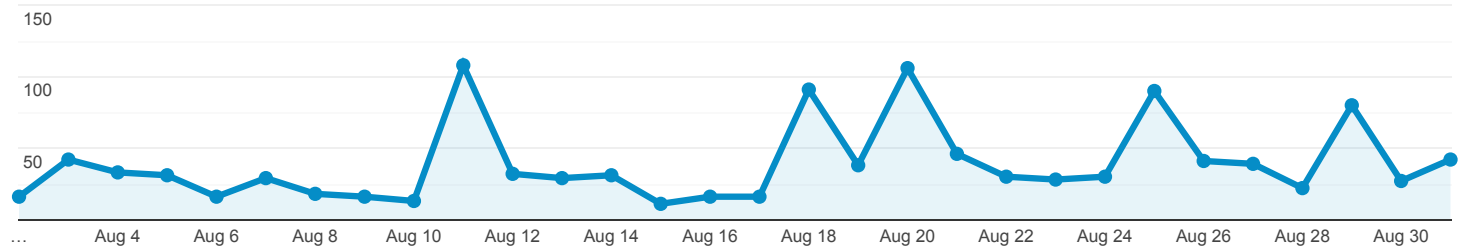

Illinois DPLA Stats

Aug 2, 2020 - Aug 31, 2020

All Users
100.00% Sessions

Total Illinois Items Viewed on DPLA Item Pages

614

% of Total: 0.47% (131,551)

Total Illinois Items Viewed in Exhibitions

0

% of Total: 0.00% (131,551)

Total Illinois Items Viewed in Primary Source Sets

0

% of Total: 0.00% (131,551)

Total Illinois Click Throughs

553

% of Total: 0.42% (131,551)

Total Illinois Events

1,167

% of Total: 0.89% (131,551)

Total Illinois Items Viewed in DPLA (In Item Pages, Exhibitions, and Primary Source Sets)

● Total Events

Total Illinois Click Throughs

● Total Events

Top 10 Events by Contributing Institution