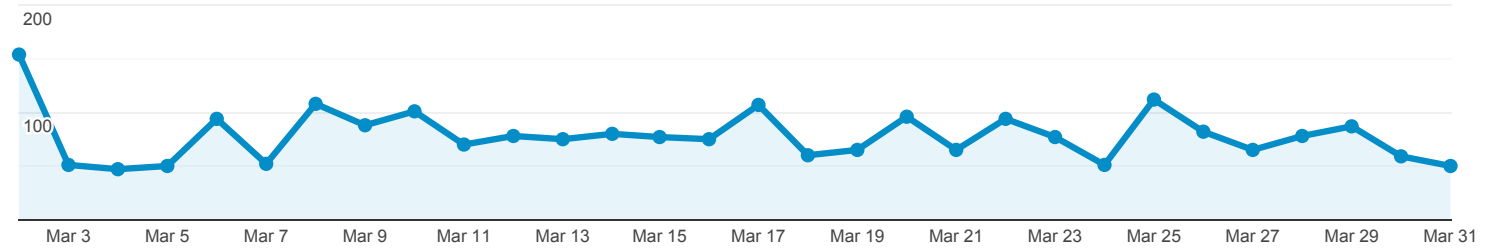

Illinois DPLA Stats

Mar 2, 2021 - Mar 31, 2021

All Users
100.00% Sessions

Total Illinois Items Viewed on DPLA Item Pages

1,352
% of Total: 0.41% (329,018)

Total Illinois Items Viewed in Exhibitions

0
% of Total: 0.00% (329,018)

Total Illinois Items Viewed in Primary Source Sets

0
% of Total: 0.00% (329,018)

Total Illinois Click Throughs

996
% of Total: 0.30% (329,018)

Total Illinois Events

2,348
% of Total: 0.71% (329,018)

Total Illinois Items Viewed in DPLA (In Item Pages, Exhibitions, and Primary Source Sets)

● Total Events