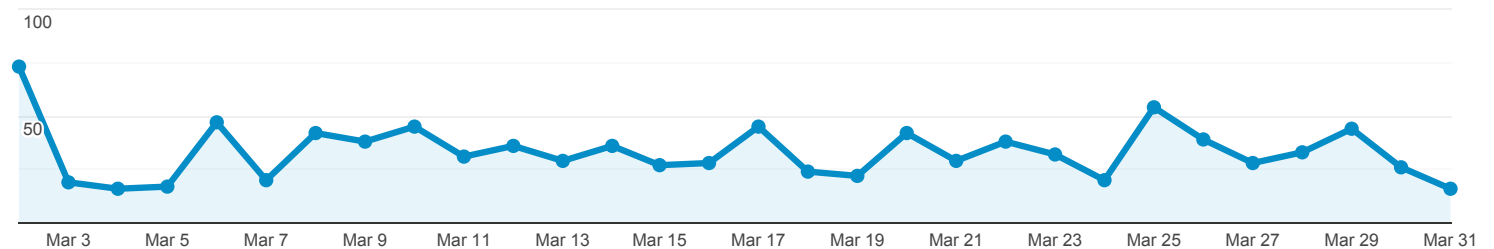

Total Illinois Click Throughs

● Total Events

Top 10 Events by Contributing Institution

Event Action	Total Events	Unique Events