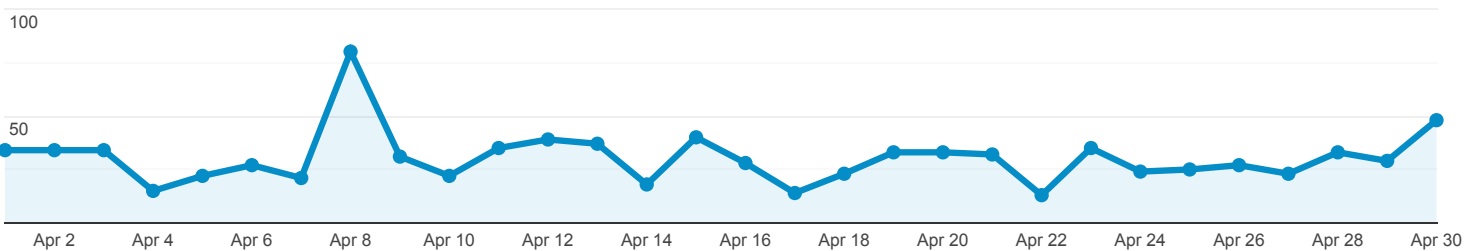

Illinois DPLA Stats

Apr 1, 2021 - Apr 30, 2021

All Users
100.00% Sessions

Total Illinois Items Viewed on DPLA Item Pages

1,180
% of Total: 0.38% (309,152)

Total Illinois Items Viewed in Exhibitions

0
% of Total: 0.00% (309,152)

Total Illinois Items Viewed in Primary Source Sets

0
% of Total: 0.00% (309,152)

Total Illinois Click Throughs

909
% of Total: 0.29% (309,152)

Total Illinois Events

2,089
% of Total: 0.68% (309,152)

Total Illinois Items Viewed in DPLA (In Item Pages, Exhibitions, and Primary Source Sets)

● Total Events

Total Illinois Click Throughs

● Total Events

Top 10 Events by Contributing Institution

Event Action	Total Events	Unique Events
--------------	--------------	---------------

McLean County Museum of History	241	225
University of Illinois at Urbana-Champaign Library	175	166
Newberry Library	143	135
Southern Illinois University Carbondale	136	124
University of Illinois at Chicago	99	90
University of Illinois Chicago	97	91
Chicago History Museum	89	80
Illinois State University	86	79
Chicago Public Library	76	73
Knox College	60	58