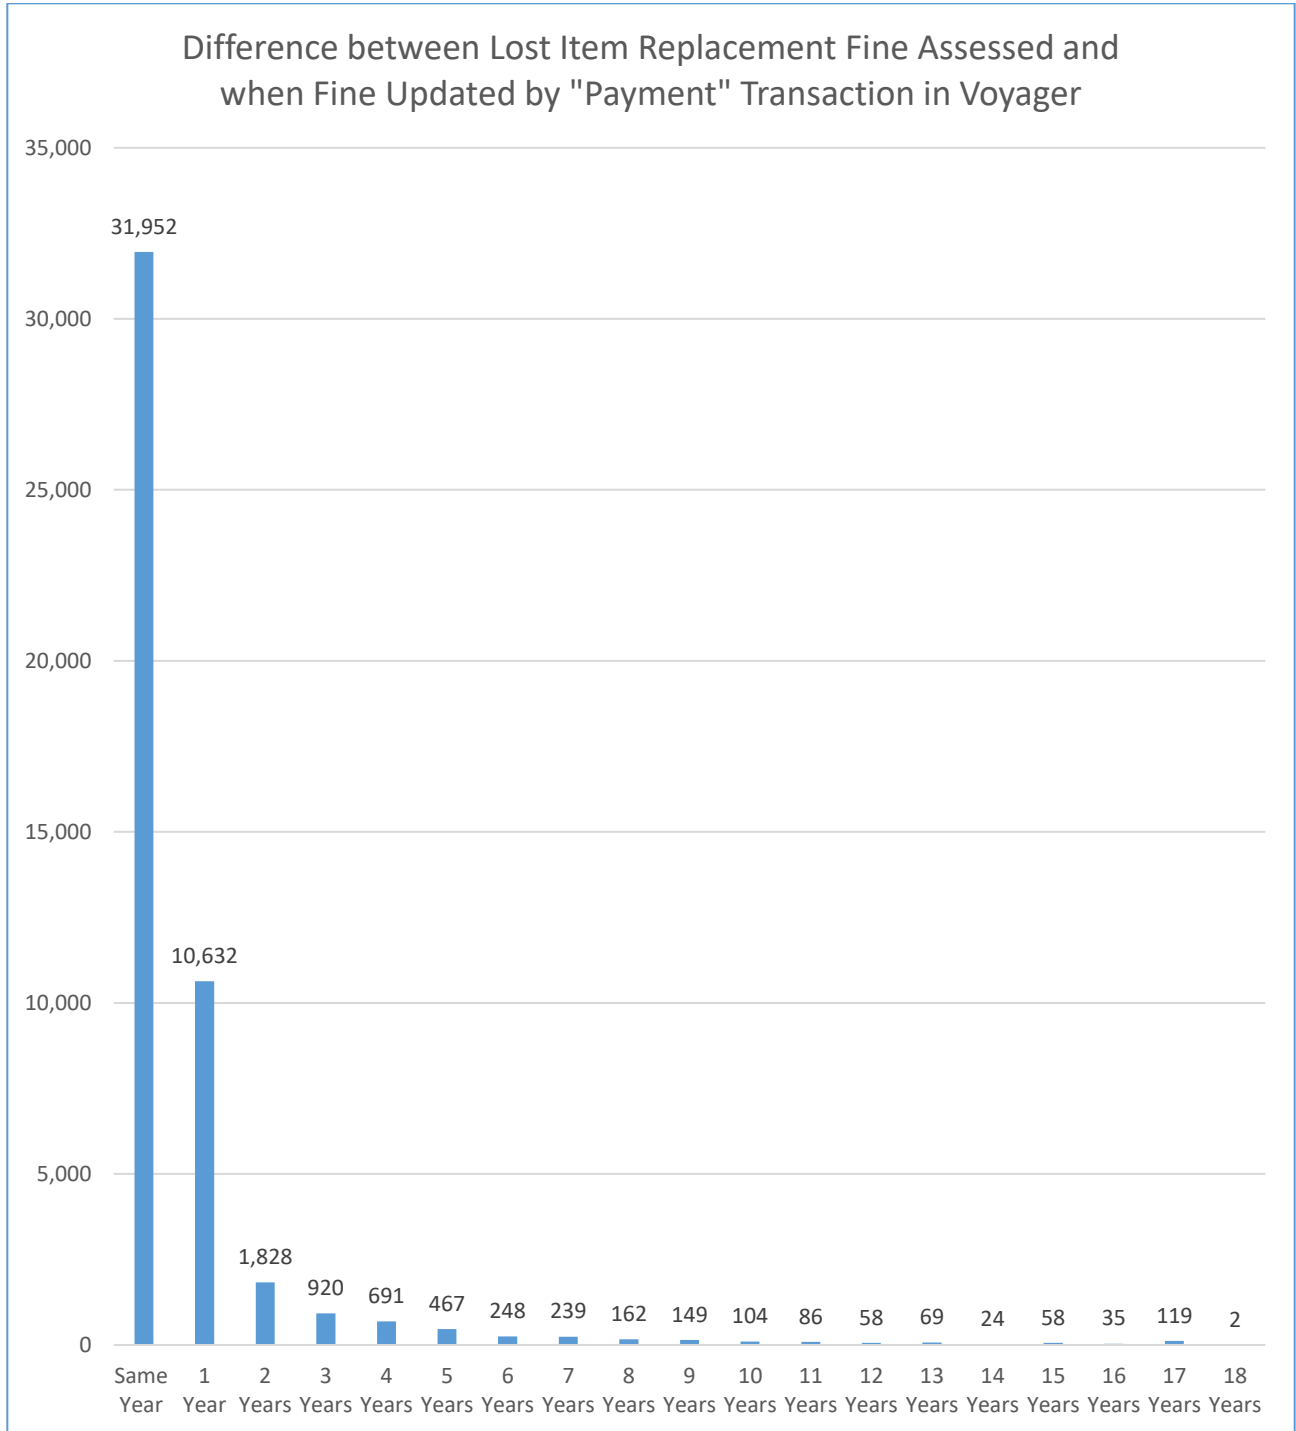

**Appendix C- Historical Data (As of 11/25/2019)**

**Appendix C, Part 1: Total Counts of the number of Lost Item Replacement Fine transactions completed as type "Payment", for both Local and I-Share patrons, sorted by the number of years between when the fine was assessed and when it was recorded as Paid in Voyager.**

**Appendix C, Part 2: Total Counts (shown as percent) of the number of Lost Item Replacement Fine transactions completed as type "Payment", for both Local and I-Share patrons, sorted by the number of years between when the fine was assessed and when it was recorded as Paid in Voyager.**