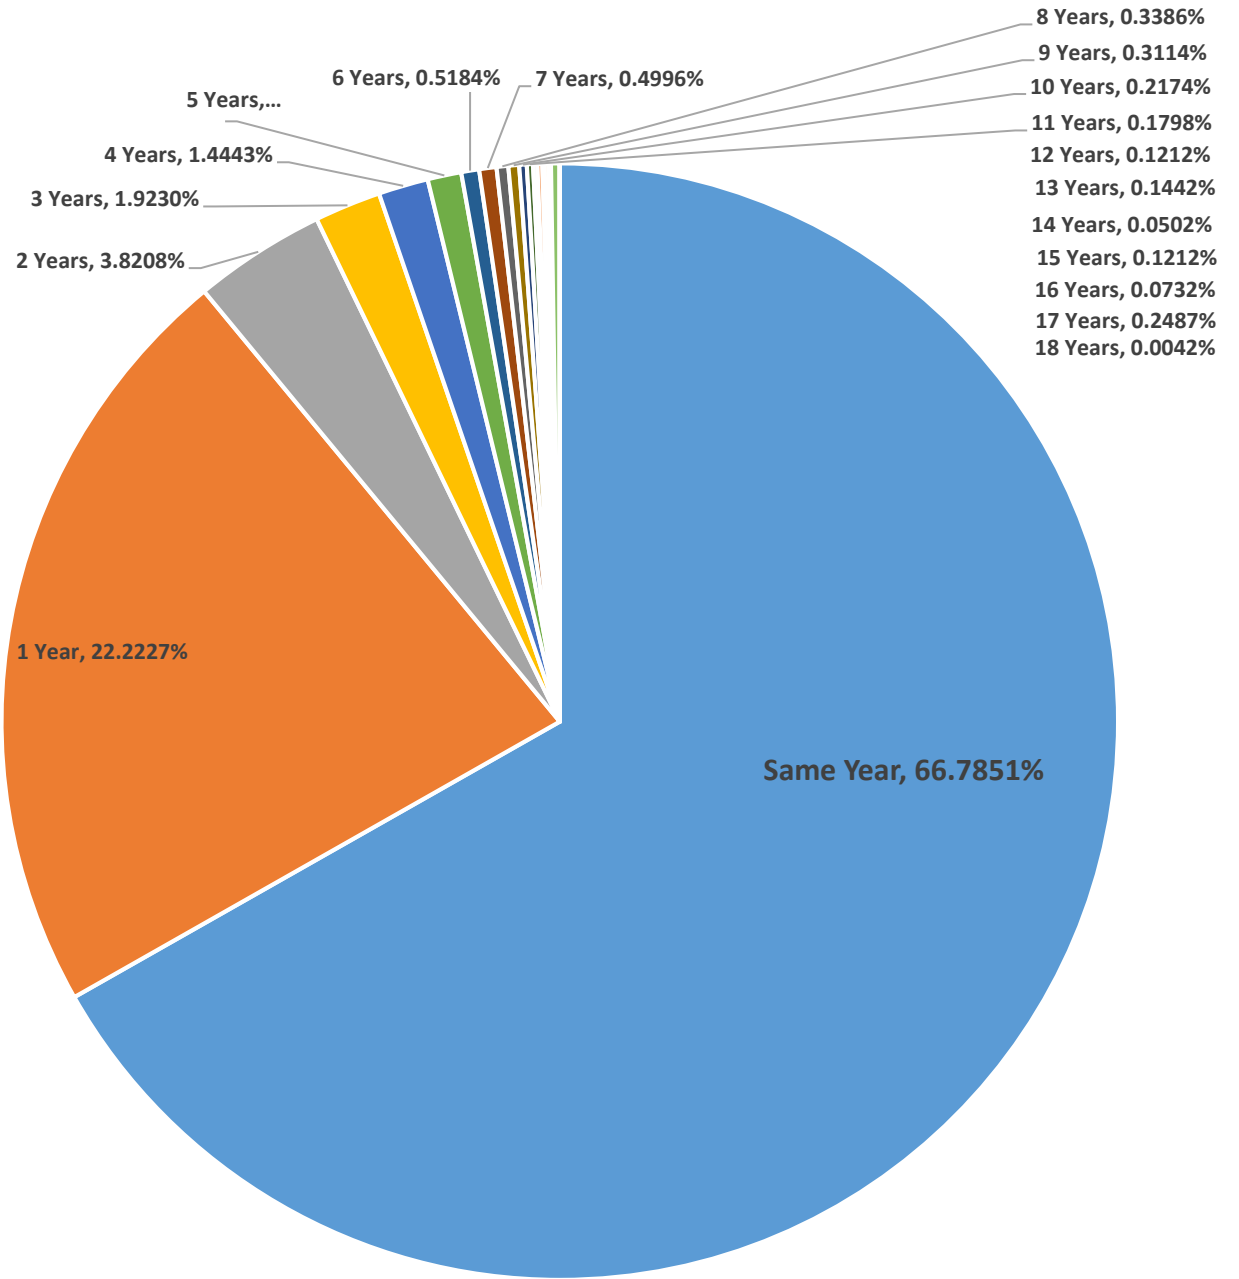

**Appendix C- Historical Data (As of 11/25/2019)**

**Appendix C, Part 1: Total Counts of the number of Lost Item Replacement Fine transactions completed as type "Payment", for both Local and I-Share patrons, sorted by the number of years between when the fine was assessed and when it was recorded as Paid in Voyager.**

**Appendix C, Part 2: Total Counts (shown as percent) of the number of Lost Item Replacement Fine transactions completed as type "Payment", for both Local and I-Share patrons, sorted by the number of years between when the fine was assessed and when it was recorded as Paid in Voyager.**