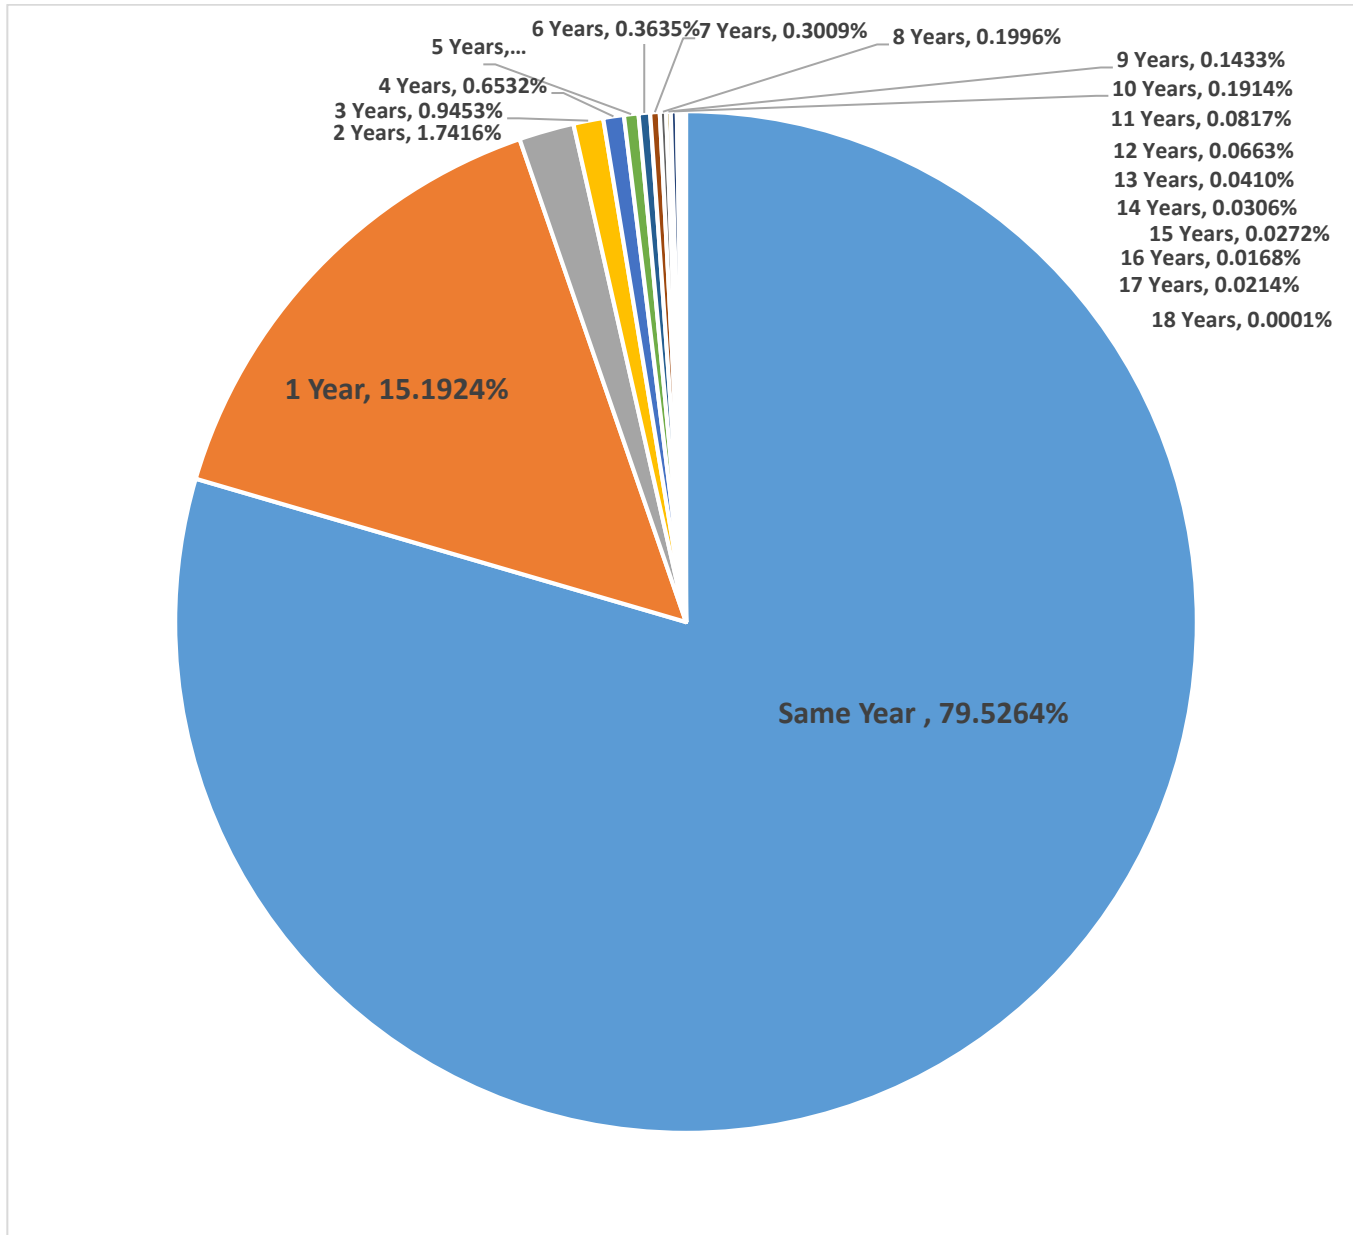

**Appendix D- Historical Data (As of 12/1/2019)**

**Appendix D, Part 1: Total Counts of the number of Lost Item Replacement Fine transactions completed as type "Forgive", for both Local and I-Share patrons, sorted by the number of years between when the fine was assessed and when it was recorded as forgiven in Voyager.**

**Appendix D, Part 2: Total Counts (shown as percent) of the number of Lost Item Replacement Fine transactions completed as type "Forgive", for both Local and I-Share patrons, sorted by the number of years between when the fine was assessed and when it was recorded as forgiven in Voyager.**