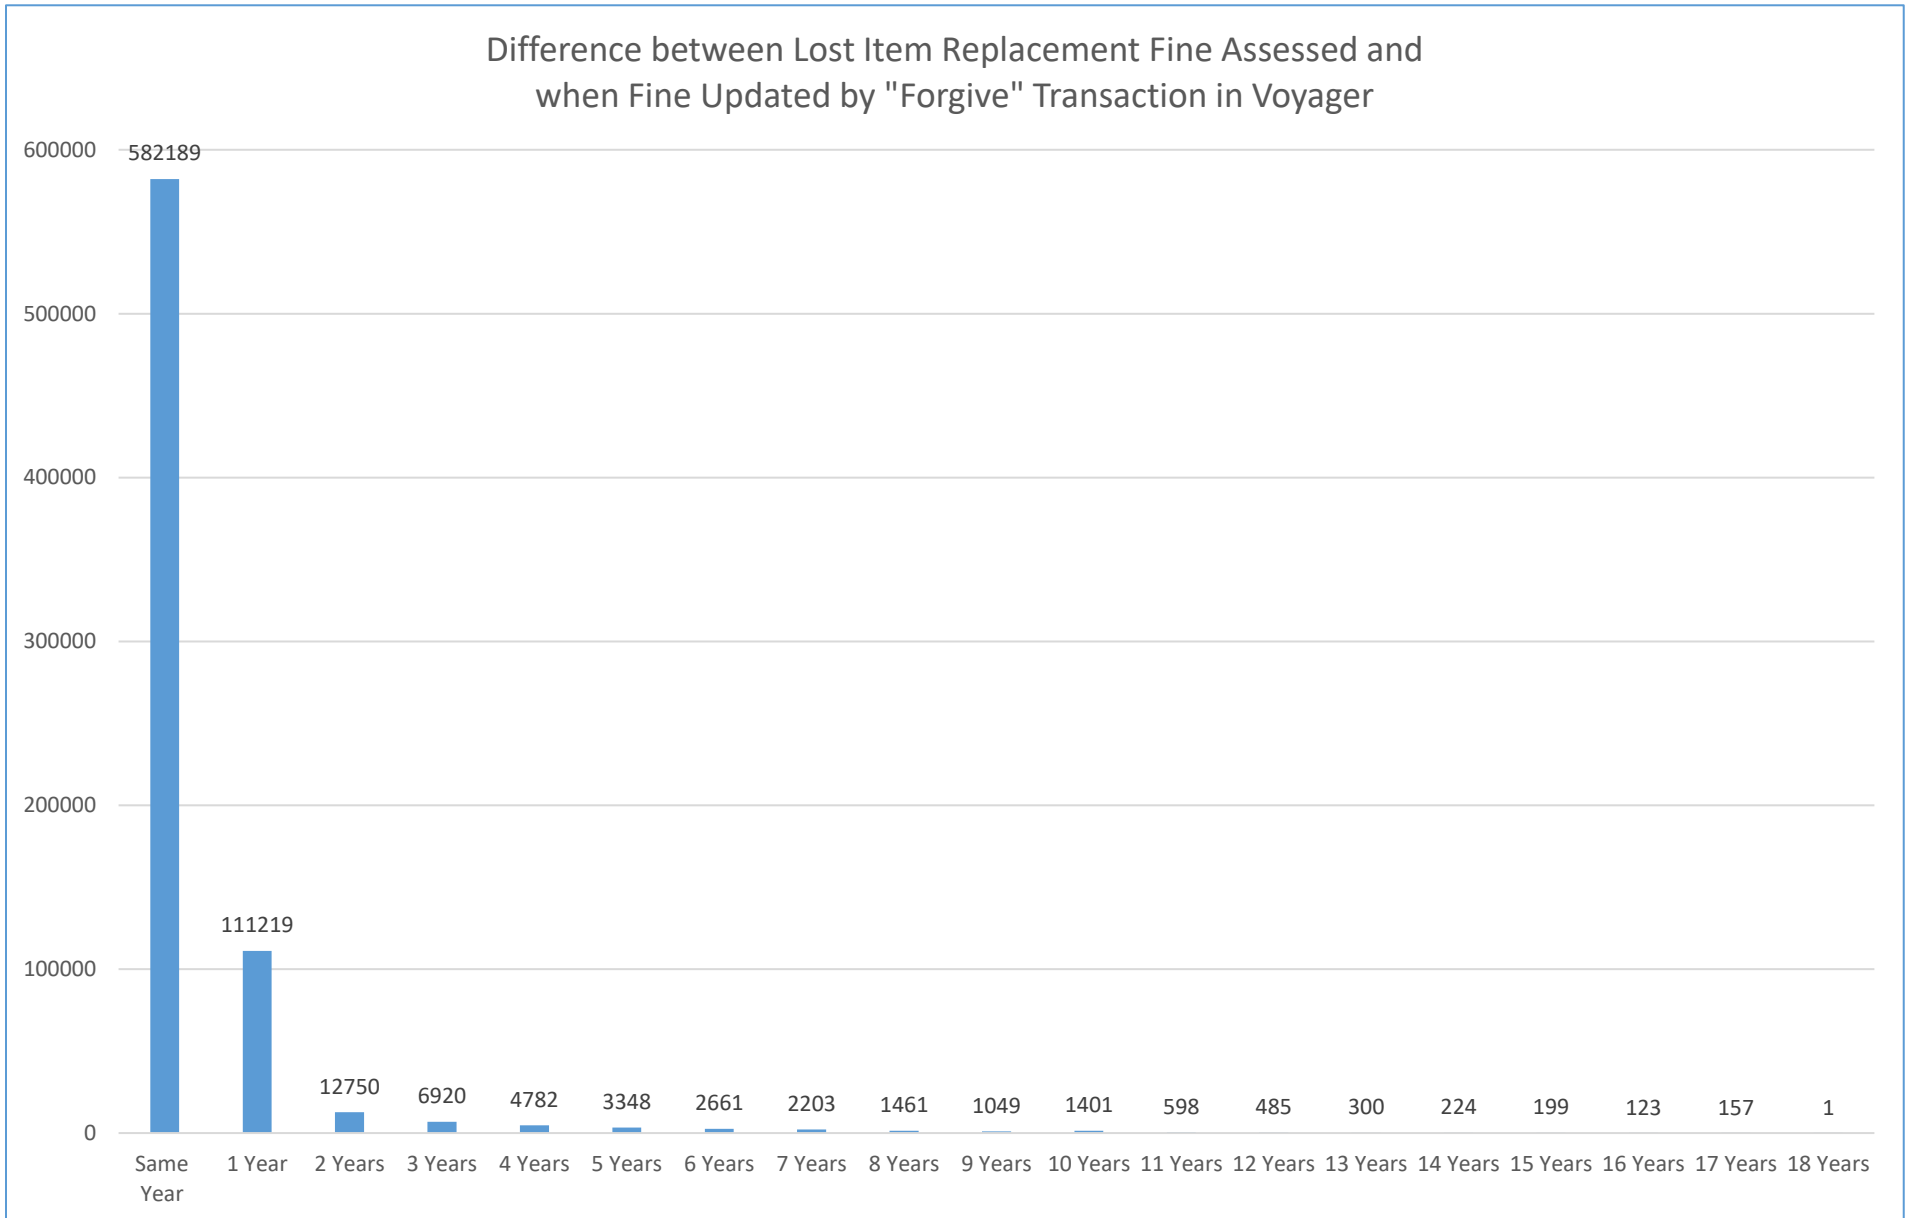

**Appendix D- Historical Data (As of 12/1/2019)**

**Appendix D, Part 1: Total Counts of the number of Lost Item Replacement Fine transactions completed as type "Forgive", for both Local and I-Share patrons, sorted by the number of years between when the fine was assessed and when it was recorded as forgiven in Voyager.**